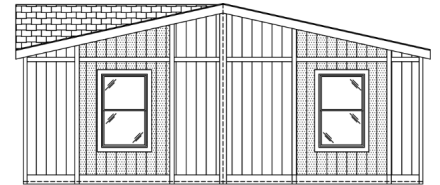

OPTIONAL FRONT ENDWALL WITH ACCENT AREAS