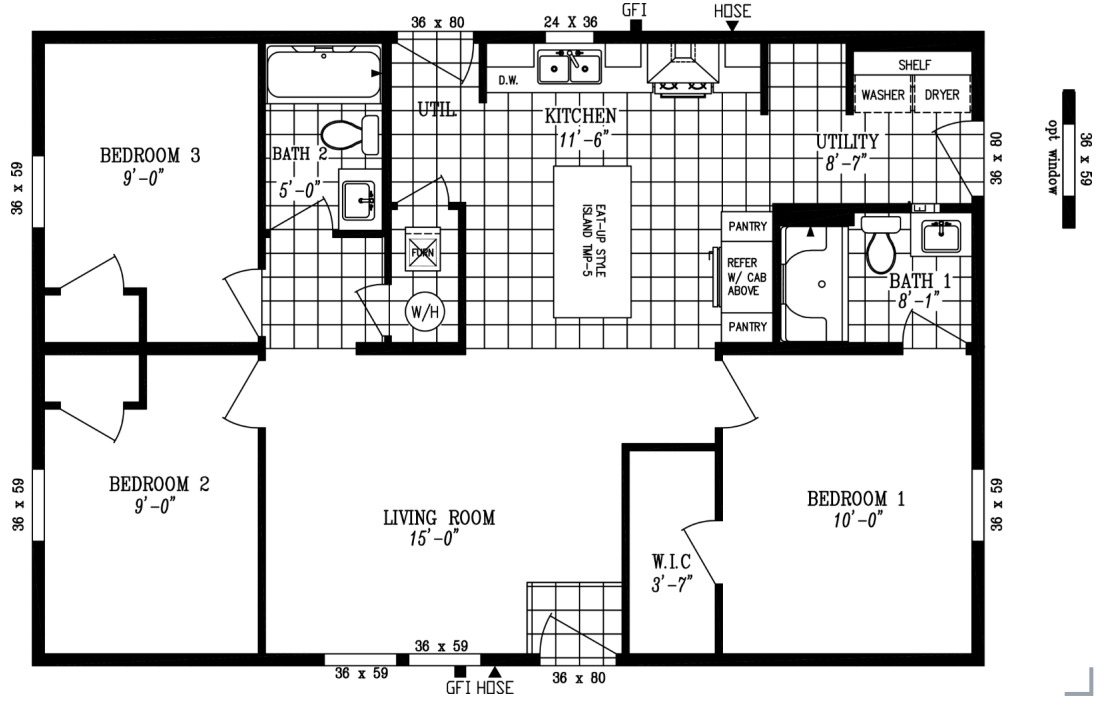

# Sweet Dreams

**27' x 40'**

DIMENSIONS

**1,066** sf

LIVING SPACE

**3**

BEDROOMS

**2**

BATHROOMS

**OVERVIEW**

Nice proportions to this 27x40' doublewide that makes a compact square shape footprint, ideal for an ADU. The living room entry opens into a mini great room, and split bedrooms with master on one side and 2 smaller bedrooms on the other side. Ideal Accessory Dwelling in your back yard.

Heritage Home Center

**(425) 353-5464**

or **Request Firm Quote**

EMAIL US

**01 FLOOR PLAN**

1,066 SQ FT · 27' x 40'

**02 FRONT ELEVATION**

FRONT SIDEWALL

# The Tempo Sweet Dreams

3 Bedrooms | 2 Bathrooms | 1,066 sq ft