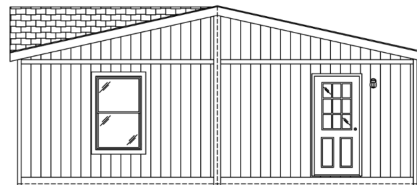

FRONT ENDWALL