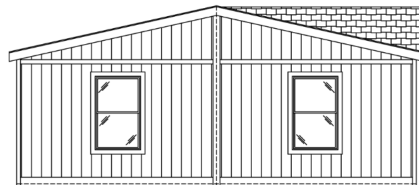

REAR ENDWALL